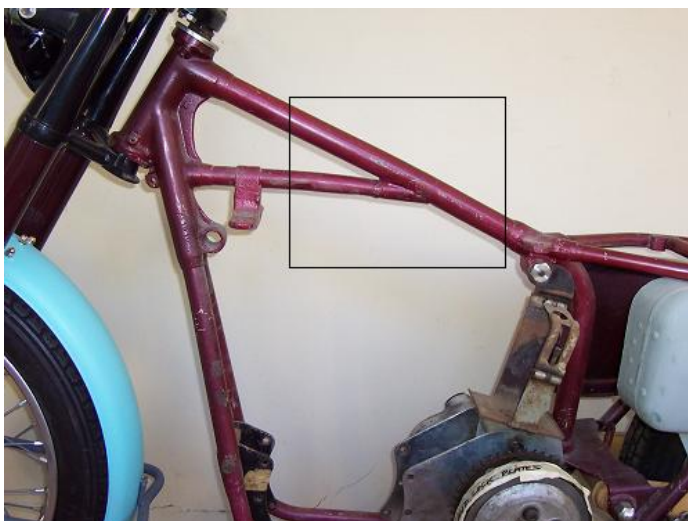

1954 ARIEL HUNTMASER PROJECT (ROLLING BASKET CASE) $2500 (Negotiable)

Frame Number: KS1310 Engine Number: PJ1188.

See comprehensive list attached of all parts in picture below with details of those parts not included in the sale that are needed to complete the restoration of this bike.

Bike and parts can be viewed at Killarney Heights NSW (North Shore).

For more information contact Doug; Mob: 0414 435 140; or email: dougmot123@gmail.com

Pictures showing slight kink and small dent in frame