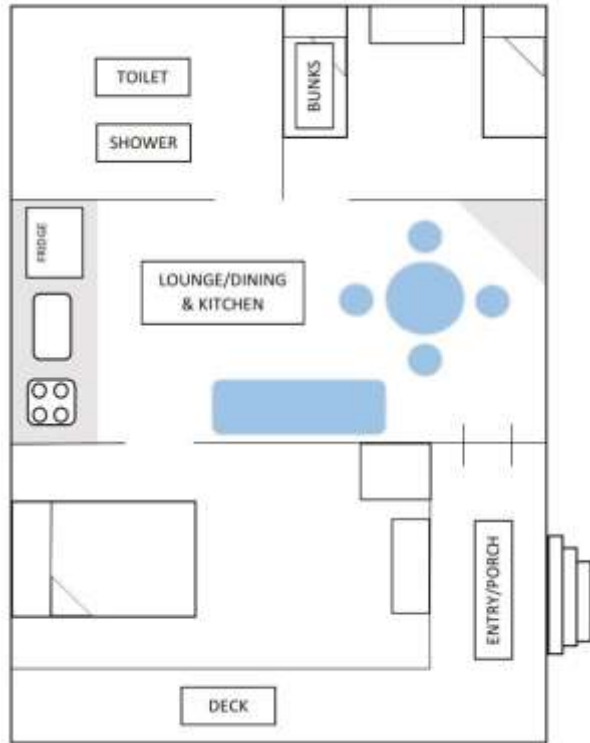

Wifi  
 USER: Capital Country Holiday Park  
 Password: Cap96002

CARAVAN STORAGE AREA  
 (B) ASSEMBLY

UNPOWERED CAMP SITE

CAPITAL LAKE

PEEWEE LODGE  
 WAGTAIL LODGE

SCHOOL CABINS

**CAPITAL COUNTRY**  
 Holiday Park