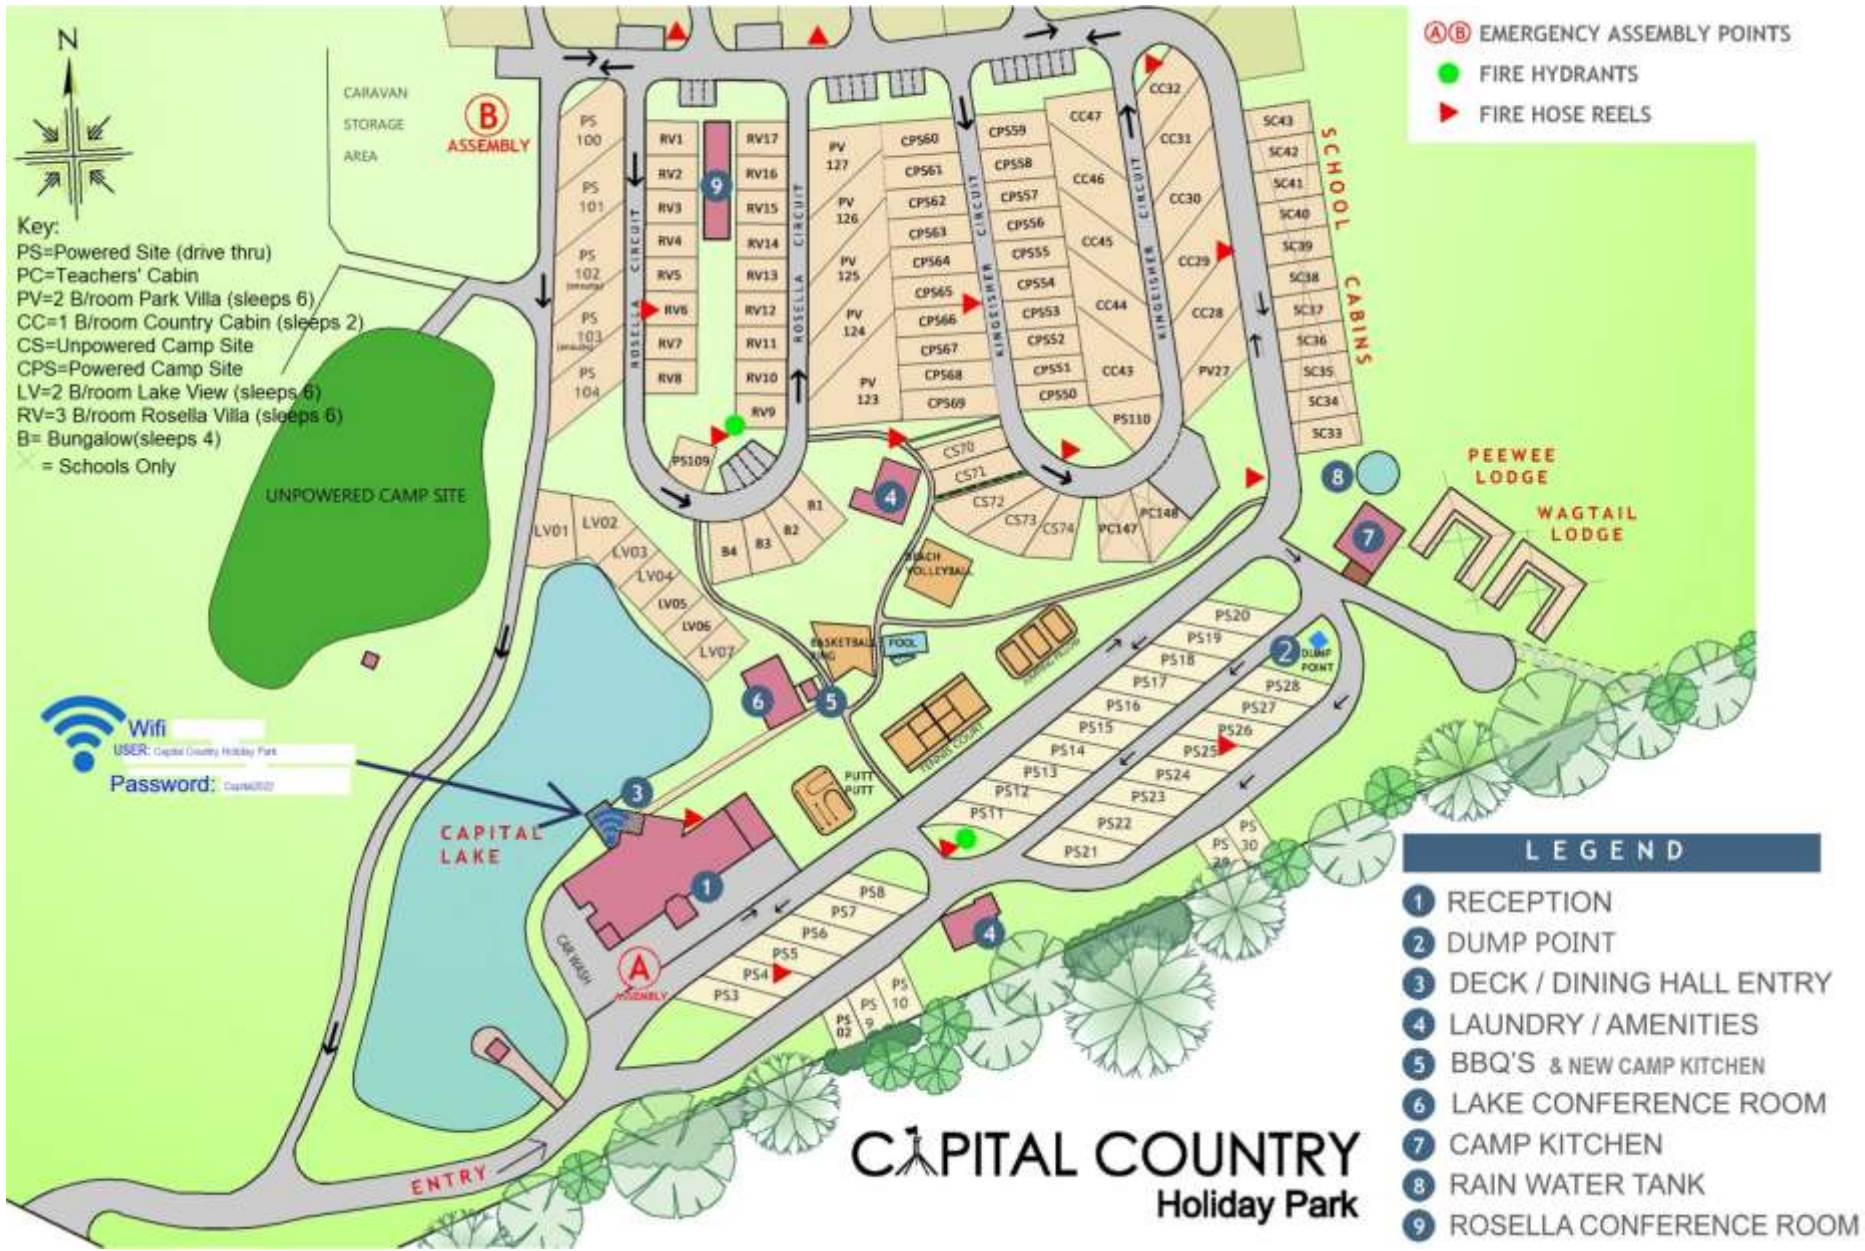

Wifi
USER: Capital Country Holiday Park
Password: Cap96002

CARAVAN STORAGE AREA
(B) ASSEMBLY

UNPOWERED CAMP SITE

CAPITAL LAKE

PEEWEE LODGE
WAGTAIL LODGE

SCHOOL CABINS

CAPITAL COUNTRY
Holiday Park