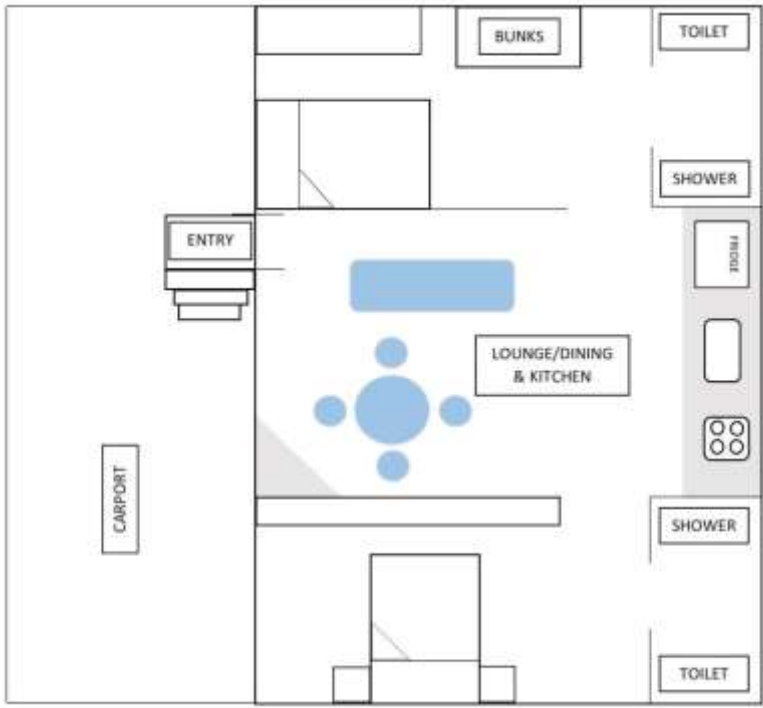

Wifi  
 USER: Capital Country Holiday Park  
 Password: Cap96002

CARAVAN STORAGE AREA  
 (B) ASSEMBLY

UNPOWERED CAMP SITE

CAPITAL LAKE

PEEWEE LODGE  
 WAGTAIL LODGE

SCHOOL CABINS

**CAPITAL COUNTRY**  
 Holiday Park

Lake Villas 1, 2 & 3

Lake Villa 4

Lake Villas 5, 6 & 7

Park Villas

Rosella Villas

Country Cabins

Bungalow