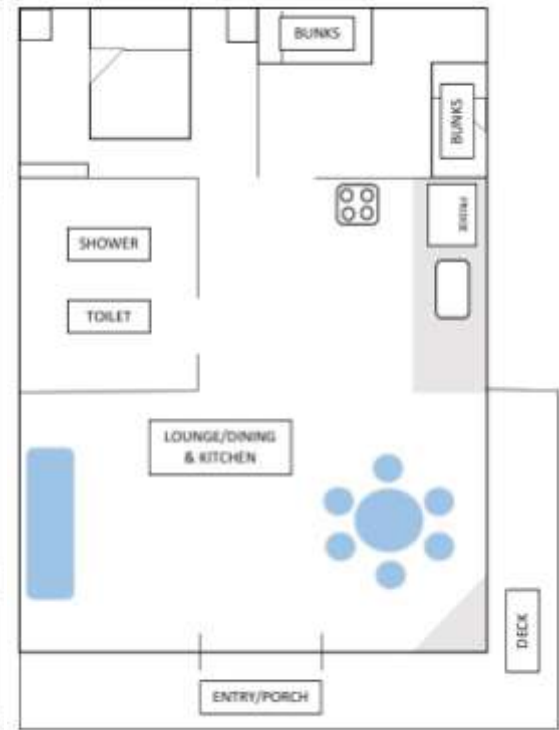

Lake Villas 5, 6 & 7