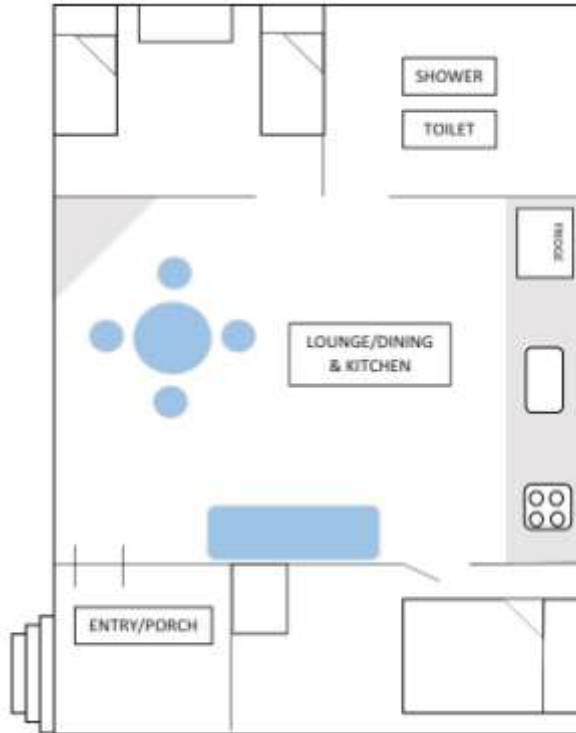

Lake Villa 4